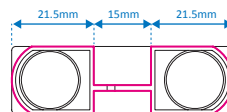

Packaging

Items per carton 1, 10 or 50 pcs

Standards and Certifications

RoHS compliant

Mechanical dimensions

LxWxH: 37,3 x 22 x 10 mm (sensor interface)
 Fixation: Interface: Double sided adhesive tape
 Sensor: Screw holes

XY-11

XY-14

XY-17

Ordering information

Product ID	Description	Netto weight	Quantity
XY-114	X-Eye Presence, short range, narrow beam, 60cm cable	17g	1 pc
XY-115	X-Eye Presence, short range, narrow beam, 120cm cable	23g	1 pc
XY-116	X-Eye Presence, short range, narrow beam, 180cm cable	26g	1 pc
XY-144	X-Eye Presence, medium range, narrow beam, 60cm cable	17g	1 pc
XY-145	X-Eye Presence, medium range, narrow beam, 120cm cable	23g	1 pc
XY-146	X-Eye Presence, medium range, narrow beam, 180cm cable	26g	1 pc
XY-174	X-Eye Presence, long range, narrow beam, 60cm cable	19g	1 pc
XY-175	X-Eye Presence, long range, narrow beam, 120cm cable	25g	1 pc
XY-176	X-Eye Presence, long range, narrow beam, 180cm cable	28g	1 pc