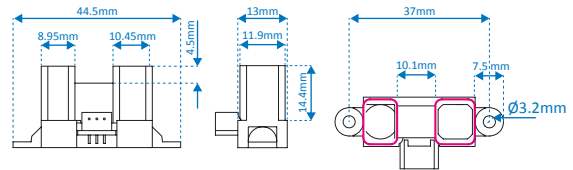

Packaging

Items per carton 1, 10 or 50 pcs

Standards and Certifications

RoHS compliant

Mechanical dimensions

LxWxH: 37,3 x 22 x 10 mm (sensor interface)
 Fixation: Interface: Double sided adhesive tape
 Sensor: Screw holes

XY-11

XY-14

XY-17

Ordering information

Product ID	Description	Netto weight	Quantity
XY-114	X-Eye Presence, short range, narrow beam, 60cm cable	17g	1 pc
XY-115	X-Eye Presence, short range, narrow beam, 120cm cable	23g	1 pc
XY-116	X-Eye Presence, short range, narrow beam, 180cm cable	26g	1 pc
XY-144	X-Eye Presence, medium range, narrow beam, 60cm cable	17g	1 pc
XY-145	X-Eye Presence, medium range, narrow beam, 120cm cable	23g	1 pc
XY-146	X-Eye Presence, medium range, narrow beam, 180cm cable	26g	1 pc
XY-174	X-Eye Presence, long range, narrow beam, 60cm cable	19g	1 pc
XY-175	X-Eye Presence, long range, narrow beam, 120cm cable	25g	1 pc
XY-176	X-Eye Presence, long range, narrow beam, 180cm cable	28g	1 pc