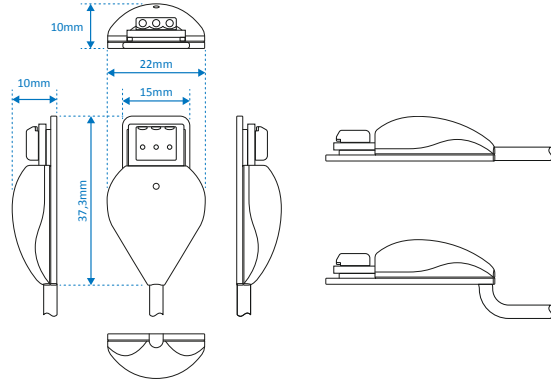

X-EYE PRESENCE

Mounting specifications

- Mount in such a way that the sensor has a clear view and is not directed towards any (strong) direct light source.
- Do not point multiple sensors towards each other or to the same location.

Packaging

Items per carton 1, 10 or 50 pcs

Standards and Certifications

RoHS compliant

Mechanical dimensions

LxWxH: 37,3 x 22 x 10 mm (sensor interface)
 Fixation: Interface: Double sided adhesive tape
 Sensor: Screw holes

XY-11

XY-14

XY-17

Ordering information

Product ID	Description	Netto weight	Quantity
XY-114	X-Eye Presence, short range, narrow beam, 60cm cable	17g	1 pc
XY-115	X-Eye Presence, short range, narrow beam, 120cm cable	23g	1 pc
XY-116	X-Eye Presence, short range, narrow beam, 180cm cable	26g	1 pc
XY-144	X-Eye Presence, medium range, narrow beam, 60cm cable	17g	1 pc
XY-145	X-Eye Presence, medium range, narrow beam, 120cm cable	23g	1 pc
XY-146	X-Eye Presence, medium range, narrow beam, 180cm cable	26g	1 pc
XY-174	X-Eye Presence, long range, narrow beam, 60cm cable	19g	1 pc
XY-175	X-Eye Presence, long range, narrow beam, 120cm cable	25g	1 pc
XY-176	X-Eye Presence, long range, narrow beam, 180cm cable	28g	1 pc