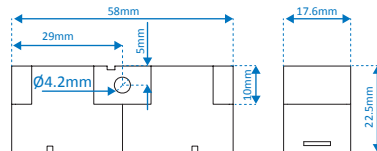

Packaging

Items per carton 1, 10 or 50 pcs

Standards and Certifications

RoHS compliant

Mechanical dimensions

LxWxH: 37,3 x 22 x 10 mm (sensor interface)
 Fixation: Interface: Double sided adhesive tape
 Sensor: Screw holes

XY-11

XY-14

XY-17

Ordering information

Product ID	Description	Netto weight	Quantity
XY-114	X-Eye Presence, short range, narrow beam, 60cm cable	17g	1 pc
XY-115	X-Eye Presence, short range, narrow beam, 120cm cable	23g	1 pc
XY-116	X-Eye Presence, short range, narrow beam, 180cm cable	26g	1 pc
XY-144	X-Eye Presence, medium range, narrow beam, 60cm cable	17g	1 pc
XY-145	X-Eye Presence, medium range, narrow beam, 120cm cable	23g	1 pc
XY-146	X-Eye Presence, medium range, narrow beam, 180cm cable	26g	1 pc
XY-174	X-Eye Presence, long range, narrow beam, 60cm cable	19g	1 pc
XY-175	X-Eye Presence, long range, narrow beam, 120cm cable	25g	1 pc
XY-176	X-Eye Presence, long range, narrow beam, 180cm cable	28g	1 pc