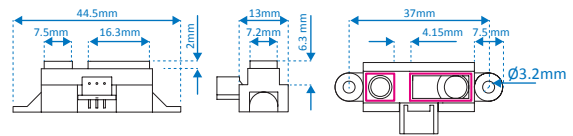

Packaging

Items per carton 1, 10 or 50 pcs

Standards and Certifications

RoHS compliant

Mechanical dimensions

LxWxH: 37,3 x 22 x 10 mm (sensor interface)
 Fixation: Interface: Double sided adhesive tape
 Sensor: Screw holes

XY-11

XY-14

XY-17

Ordering information

Product ID	Description	Netto weight	Quantity
XY-114	X-Eye Presence, short range, narrow beam, 60cm cable	17g	1 pc
XY-115	X-Eye Presence, short range, narrow beam, 120cm cable	23g	1 pc
XY-116	X-Eye Presence, short range, narrow beam, 180cm cable	26g	1 pc
XY-144	X-Eye Presence, medium range, narrow beam, 60cm cable	17g	1 pc
XY-145	X-Eye Presence, medium range, narrow beam, 120cm cable	23g	1 pc
XY-146	X-Eye Presence, medium range, narrow beam, 180cm cable	26g	1 pc
XY-174	X-Eye Presence, long range, narrow beam, 60cm cable	19g	1 pc
XY-175	X-Eye Presence, long range, narrow beam, 120cm cable	25g	1 pc
XY-176	X-Eye Presence, long range, narrow beam, 180cm cable	28g	1 pc