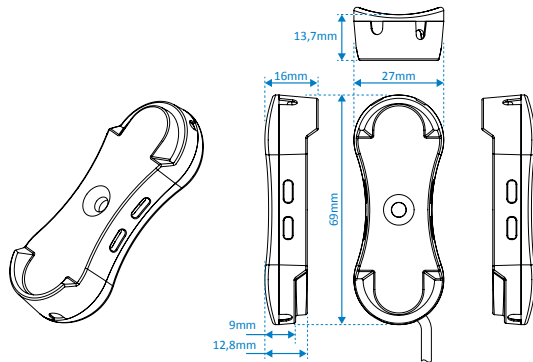

Features

- Small form factor

Benefits

- Your merchandise always correctly displayed
- Super strong, hidden by your merchandise
- Merchandise can stay fixed on snapper when moving positions
- 4 strong neodymium magnets ensure that the product always returns to its original position
- Securely mounts on any flat surface, horizontal, vertical, or angled
- 5mm screw hole for surface mounting
- Light and flexible cable allows customers to experience the real weight and feel of the merchandise
- Easily removable non-marking double-sided tape

Mechanical dimensions

xl-snapper single

LxWxH: 69 x 27 x 16 mm
 Fixation: 5 mm screw / double-sided tape

xl-snapper double

LxWxH: 69 x 27 x 23,4 mm
 Fixation: 5 mm screw / double-sided tape

xl-snapper single ring-end

LxWxH: 69 x 27 x 13,7 mm
 Cable length: 100 mm
 Fixation: 5 mm screw / double-sided tape

xl-snapper double spiral cable

LxWxH: 69 x 27 x 21,1 mm
 Cable length: 100 or 200 mm
 Fixation: 5 mm screw / double-sided tape