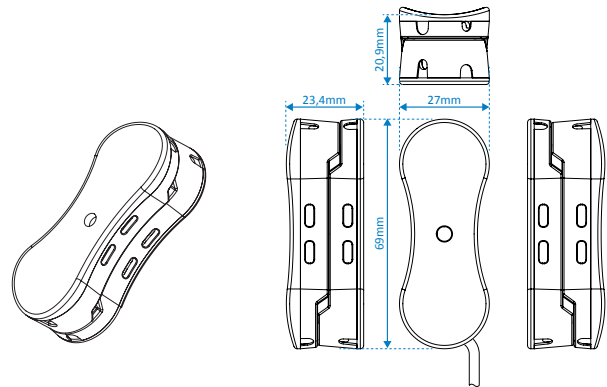

Features

- Small form factor

Benefits

- Your merchandise always correctly displayed
- Super strong, hidden by your merchandise
- Merchandise can stay fixed on snapper when moving positions
- 4 strong neodymium magnets ensure that the product always returns to its original position
- Securely mounts on any flat surface, horizontal, vertical, or angled
- 5mm screw hole for surface mounting
- Light and flexible cable allows customers to experience the real weight and feel of the merchandise
- Easily removable non-marking double-sided tape

Mechanical dimensions

xl-snapper single

LxWxH: 69 x 27 x 16 mm
 Fixation: 5 mm screw / double-sided tape

xl-snapper double

LxWxH: 69 x 27 x 23,4 mm
 Fixation: 5 mm screw / double-sided tape

xl-snapper single ring-end

LxWxH: 69 x 27 x 13,7 mm
 Cable length: 100 mm
 Fixation: 5 mm screw / double-sided tape

xl-snapper double spiral cable

LxWxH: 69 x 27 x 21,1 mm
 Cable length: 100 or 200 mm
 Fixation: 5 mm screw / double-sided tape