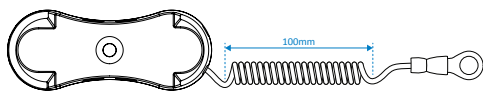

Mechanical dimensions

xl-snapper single

LxWxH: 69 x 27 x 16 mm
 Fixation: 5 mm screw / double-sided tape

xl-snapper double

LxWxH: 69 x 27 x 23,4 mm
 Fixation: 5 mm screw / double-sided tape

xl-snapper single ring-end

LxWxH: 69 x 27 x 13,7 mm
 Cable length: 100 mm
 Fixation: 5 mm screw / double-sided tape

xl-snapper double spiral cable

LxWxH: 69 x 27 x 21,1 mm
 Cable length: 100 or 200 mm
 Fixation: 5 mm screw / double-sided tape

Ordering information

Product ID	Description	Netto weight	Quantity
XLCW-N0S	XL-Snapper single, curved cover, standard strength, White	20g	1pc
XLCG-N0S	XL-Snapper single, curved cover, standard strength, Grey	20g	1pc
XLCW-N0H	XL-Snapper single, curved cover, heavy strength, White	24g	1pc
XLCG-N0H	XL-Snapper single, curved cover, heavy strength, Grey	24g	1pc
XLCW-R1S	XL-Snapper single, 100mm spiral cable ring-end, curved cover, standard strength, White	30g	1pc
XLCG-R1S	XL-Snapper single, 100mm spiral cable ring-end, curved cover, standard strength, Grey	30g	1pc
XLCW-R1H	XL-Snapper single, 100mm spiral cable ring-end, curved cover, heavy strength, White	34g	1pc
XLCG-R1H	XL-Snapper single, 100mm spiral cable ring-end, curved cover, heavy strength, Grey	34g	1pc
XLCW-X1S	XL-Snapper double, 100mm spiral cable, curved cover, standard strength, White	47g	1pc
XLCG-X1S	XL-Snapper double, 100mm spiral cable, curved cover, standard strength, Grey	47g	1pc
XLCW-X1H	XL-Snapper double, 100mm spiral cable, curved cover, heavy strength, White	56g	1pc
XLCG-X1H	XL-Snapper double, 100mm spiral cable, curved cover, heavy strength, Grey	56g	1pc
XLCW-X2S	XL-Snapper double, 200mm spiral cable, curved cover, standard strength, White	59g	1pc
XLCW-X2H	XL-Snapper double, 200mm spiral cable, curved cover, heavy strength, White	68g	1pc