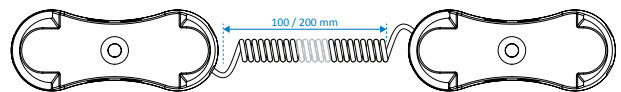

Mechanical dimensions

xl-snapper single

LxWxH: 69 x 27 x 16 mm
 Fixation: 5 mm screw / double-sided tape

xl-snapper double

LxWxH: 69 x 27 x 23,4 mm
 Fixation: 5 mm screw / double-sided tape

xl-snapper single ring-end

LxWxH: 69 x 27 x 13,7 mm
 Cable length: 100 mm
 Fixation: 5 mm screw / double-sided tape

xl-snapper double spiral cable

LxWxH: 69 x 27 x 21,1 mm
 Cable length: 100 or 200 mm
 Fixation: 5 mm screw / double-sided tape

Ordering information

Product ID	Description	Netto weight	Quantity
XLCW-N0S	XL-Snapper single, curved cover, standard strength, White	20g	1pc
XLCG-N0S	XL-Snapper single, curved cover, standard strength, Grey	20g	1pc
XLCW-N0H	XL-Snapper single, curved cover, heavy strength, White	24g	1pc
XLCG-N0H	XL-Snapper single, curved cover, heavy strength, Grey	24g	1pc
XLCW-R1S	XL-Snapper single, 100mm spiral cable ring-end, curved cover, standard strength, White	30g	1pc
XLCG-R1S	XL-Snapper single, 100mm spiral cable ring-end, curved cover, standard strength, Grey	30g	1pc
XLCW-R1H	XL-Snapper single, 100mm spiral cable ring-end, curved cover, heavy strength, White	34g	1pc
XLCG-R1H	XL-Snapper single, 100mm spiral cable ring-end, curved cover, heavy strength, Grey	34g	1pc
XLCW-X1S	XL-Snapper double, 100mm spiral cable, curved cover, standard strength, White	47g	1pc
XLCG-X1S	XL-Snapper double, 100mm spiral cable, curved cover, standard strength, Grey	47g	1pc
XLCW-X1H	XL-Snapper double, 100mm spiral cable, curved cover, heavy strength, White	56g	1pc
XLCG-X1H	XL-Snapper double, 100mm spiral cable, curved cover, heavy strength, Grey	56g	1pc
XLCW-X2S	XL-Snapper double, 200mm spiral cable, curved cover, standard strength, White	59g	1pc
XLCW-X2H	XL-Snapper double, 200mm spiral cable, curved cover, heavy strength, White	68g	1pc