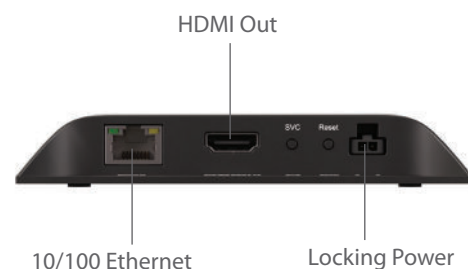

BRIGHTSIGN LS5

LOW-COST, POWERFUL PERFORMER

BrightSign LS5 is unrivaled at its price point, offering pristine HD, 4K, and HTML5 performance, along with a range of purpose-built signage features. Both the HD and 4K models effortlessly display looping video, HTML, graphics and support digital audio and USB-C interactive peripherals. With a locking power cord, ethernet, and optional dual antenna Wi-Fi module, signage is always connected to a free Control Cloud subscription and a preferred CMS. The LS5 is small and thin so it fits just about anywhere and runs BrightSign OS to maximize security, reliability, and longevity. The LS5 is a valuable, cost-effective option for a broad range of simple signage experiences.

FEATURES

- Plays flawless HD and 4K video, HTML5, graphics & digital audio
- Displays simple HTML5 widgets and animations
- Packed with unique signage features to enable captivating experiences
- Flexible for connected or offline environments
- Supports single touchscreen experiences
- Ultra-thin, efficient design easily fits into tight spaces & streamlines serviceability
- Runs BrightSign OS to boost reliability, security & uptimes

LS425

LS445

Back View