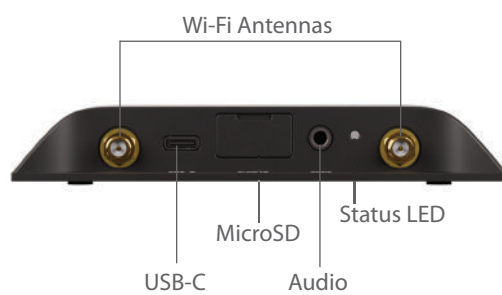

LS425

HD Basic I/O Package

LS445

4K Basic I/O Package

Front View

Back View

SPECIFICATIONS

MODEL	LS425 HD Basic I/O Package	LS445 4K Basic I/O Package	MODEL	LS425 HD Basic I/O Package	LS445 4K Basic I/O Package
VIDEO & HTML5 ENGINES			1 Status LED		
1080p60 video	X	X	Reset and Service Buttons	X	X
4K60p video		X	Real Time Clock 14-day life	X	X
HD image and motion graphic support	X	X	Locking Power Connector	X	X
HTML5 performance level	Mainstream		ACCESSORIES		
MEDIA FORMATS			BP200 & BP900 USB Button Pads	X	X
Video codecs for 4K content: H.265/H.264		X	WD-105 Dual Antenna Wireless/Bluetooth Module	X	X
Video Containers for 4K H.265 content: .ts, .mov, .mp4, .mkv		X	MicroSD Class 10 Cards (various capacities)	X	X
Video Codecs for Full HD: H.265, H.264(MPEG-4, Part 10), MPEG-2	X	X	CBL-USBC to USB A and 3.5mm Serial	X	X
Video Containers for Full HD content: .ts, .mpg, .vob, .mov, .mp4, .m2ts	X	X	GP800-C: USB C to GPIO 12-pin Cable Kit	X	X
Images: BMP, JPEG, PNG	X	X	MISCELLANEOUS		
Audio: MP2, MP3, AAC and WAV (AC3 is passed through)	X	X	Perfect Industrial Design - Simplified Wi-Fi installation	X	
HTML5: .html, Chromium-based, CSS, JavaScript, WebGL	X	X	Dimensions (W x D x H)	126.6 x 141.84 x 19.41 mm; 4.98 x 5.58 x 0.76 in	
HARDWARE INTERFACES			Weight	Coming Soon	
HDMI™ Output 2.0a	1	1	Power	12V / 1.5A	
USB Type C port: supports GPIO, Serial, IR with adapters and high-speed host mode	1	1	Multi-Country Power & Regulatory Approvals	X	X
3.5mm Audio Out (analog & SPDIF digital)	X	X	Built-in Wall Mounting Brackets	X	X
10/100 Base Ethernet	X	X	1 year warranty, parts and labor*	X	X
Primary Storage: External micro SD slot protected by a tool-less cover	X	X			
Optional Wi-Fi/Bluetooth: E Key M.2 interface only for WD-105 module	X	X			